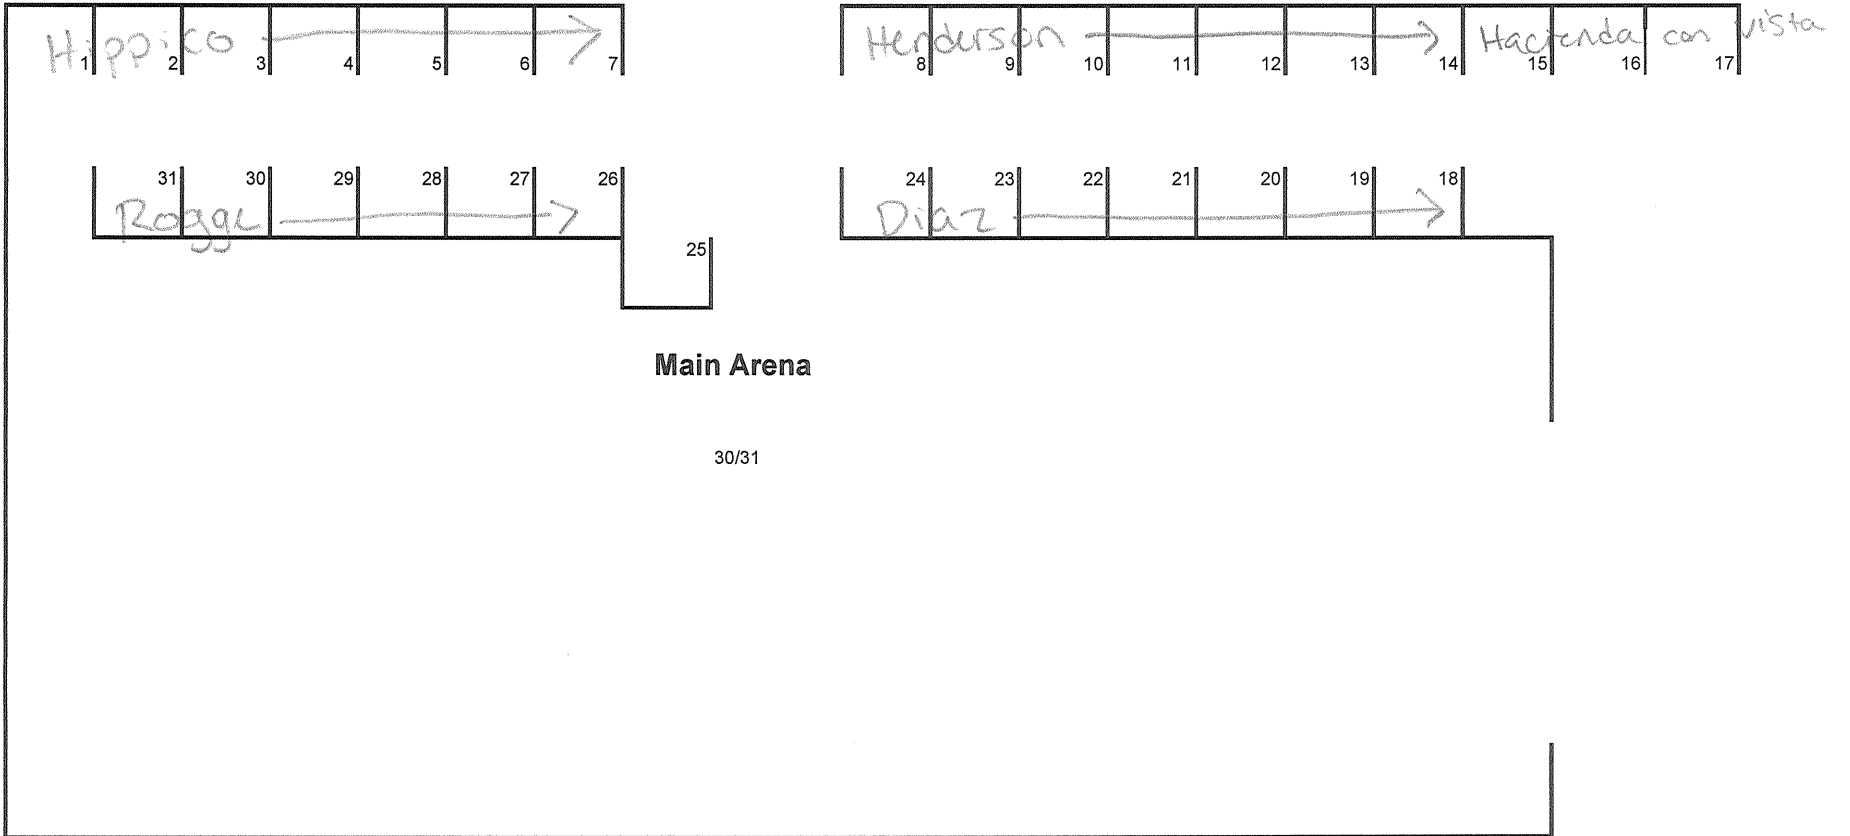

Arena

GREAT SOUTHWEST EQUESTRIAN CENTER

SHOW COMPLEX STALLS - D BARN

GREAT SOUTHWEST EQUESTRIAN CENTER

SHOW COMPLEX STALLS - E BARN

Parking Lot

80

Arena

GREAT SOUTHWEST EQUESTRIAN CENTER

MAIN ARENA UNDER FRONT - SPRING SHOWS

GREAT SOUTHWEST EQUESTRIAN CENTER

MAIN ARENA EAST SIDE POCHS, NRBC

TENT 1

M
A
I
N

A
R
E
N
A

TENT 2