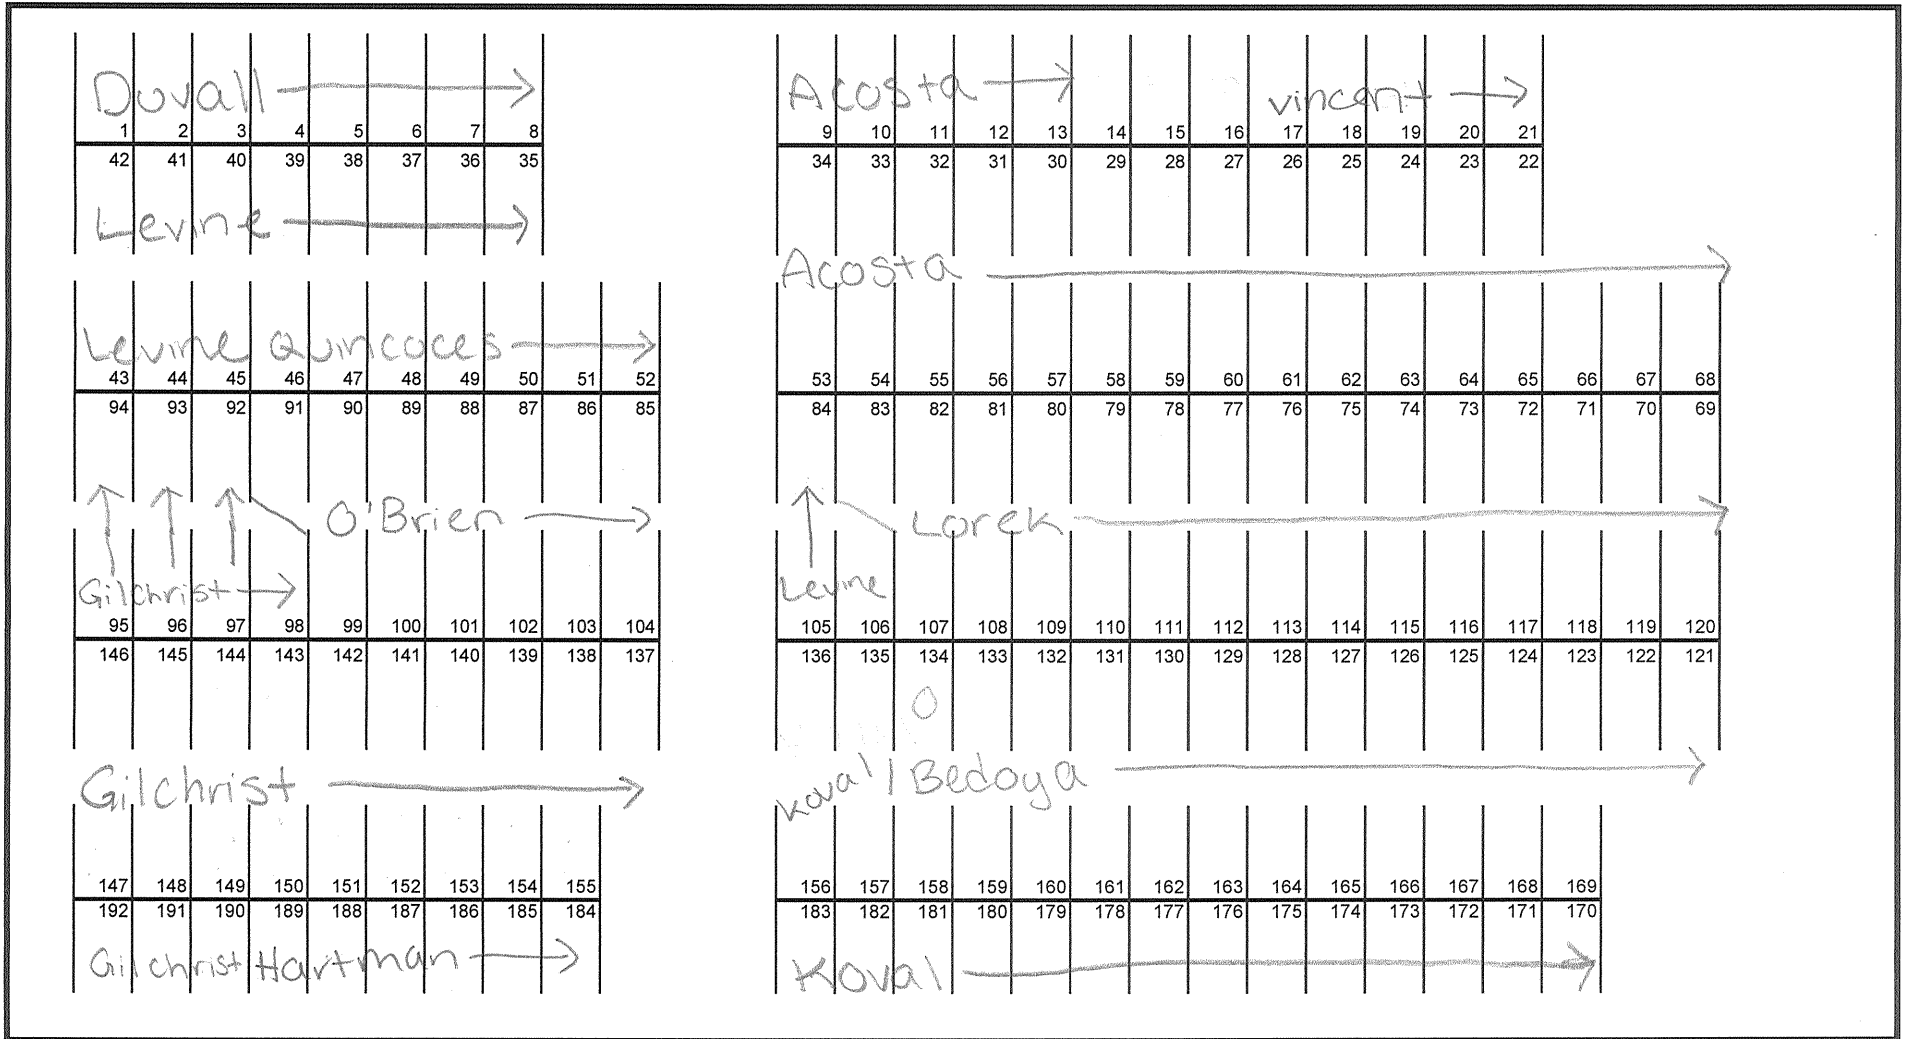

GREAT SOUTHWEST EQUESTRIAN CENTER

SHOW COMPLEX STALLS - AA BARN

Parking Lot

Arena

GREAT SOUTHWEST EQUESTRIAN CENTER

SHOW COMPLEX STALLS - A BARN

Parking Lot

Arena

GREAT SOUTHWEST EQUESTRIAN CENTER

SHOW COMPLEX STALLS - B BARN

Parking Lot
←

→
Arena

GREAT SOUTHWEST EQUESTRIAN CENTER

SHOW COMPLEX STALLS - C BARN

Parking Lot

48