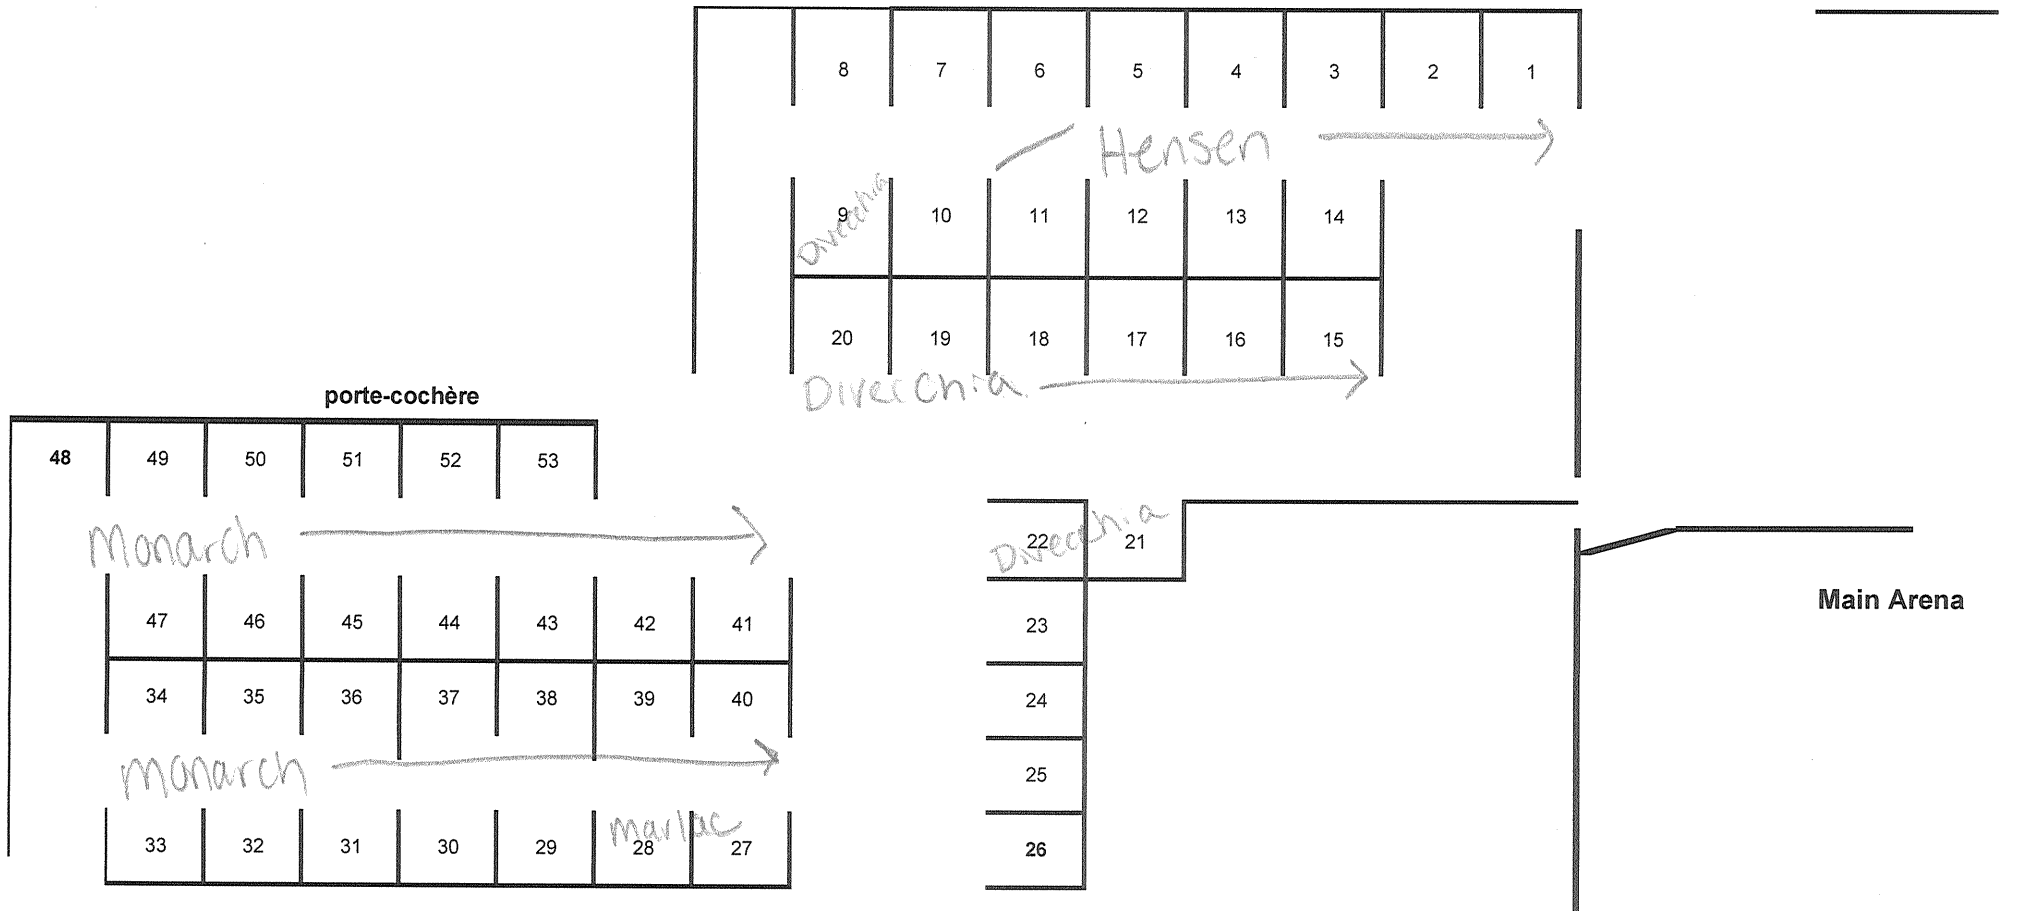

GREAT SOUTHWEST EQUESTRIAN CENTER

SHOW COMPLEX STALLS - B BARN

Parking Lot
←

→
Arena

GREAT SOUTHWEST EQUESTRIAN CENTER

SHOW COMPLEX STALLS - C BARN

Parking Lot

48

Arena

GREAT SOUTHWEST EQUESTRIAN CENTER

SHOW COMPLEX STALLS - D BARN

GREAT SOUTHWEST EQUESTRIAN CENTER

SHOW COMPLEX STALLS - E BARN

Parking Lot

80

Arena

GREAT SOUTHWEST EQUESTRIAN CENTER

MAIN ARENA UNDER FRONT - SPRING SHOWS

GREAT SOUTHWEST EQUESTRIAN CENTER

MAIN ARENA EAST SIDE POCHS, NRBC

TENT 1

M
A
I
N

A
R
E
N
A

TENT 2

Roberts

Lenkart

Lenkart

TENT 4

M
A
I
N

A
R
E
N
A

181	182	183	184	185	186	187	188	189	190	191	192	193	194	195
<i>Marlac</i> →											<i>/ Cyphert</i>			
210	209	208	207	206	205	204	203	202	201	200	199	198	197	196
211	212	213	214	215	216	217	218	219	220	221	222	223	224	225
<i>Cyphert</i> →														
240	239	238	237	236	235	234	233	232	231	230	229	228	227	226