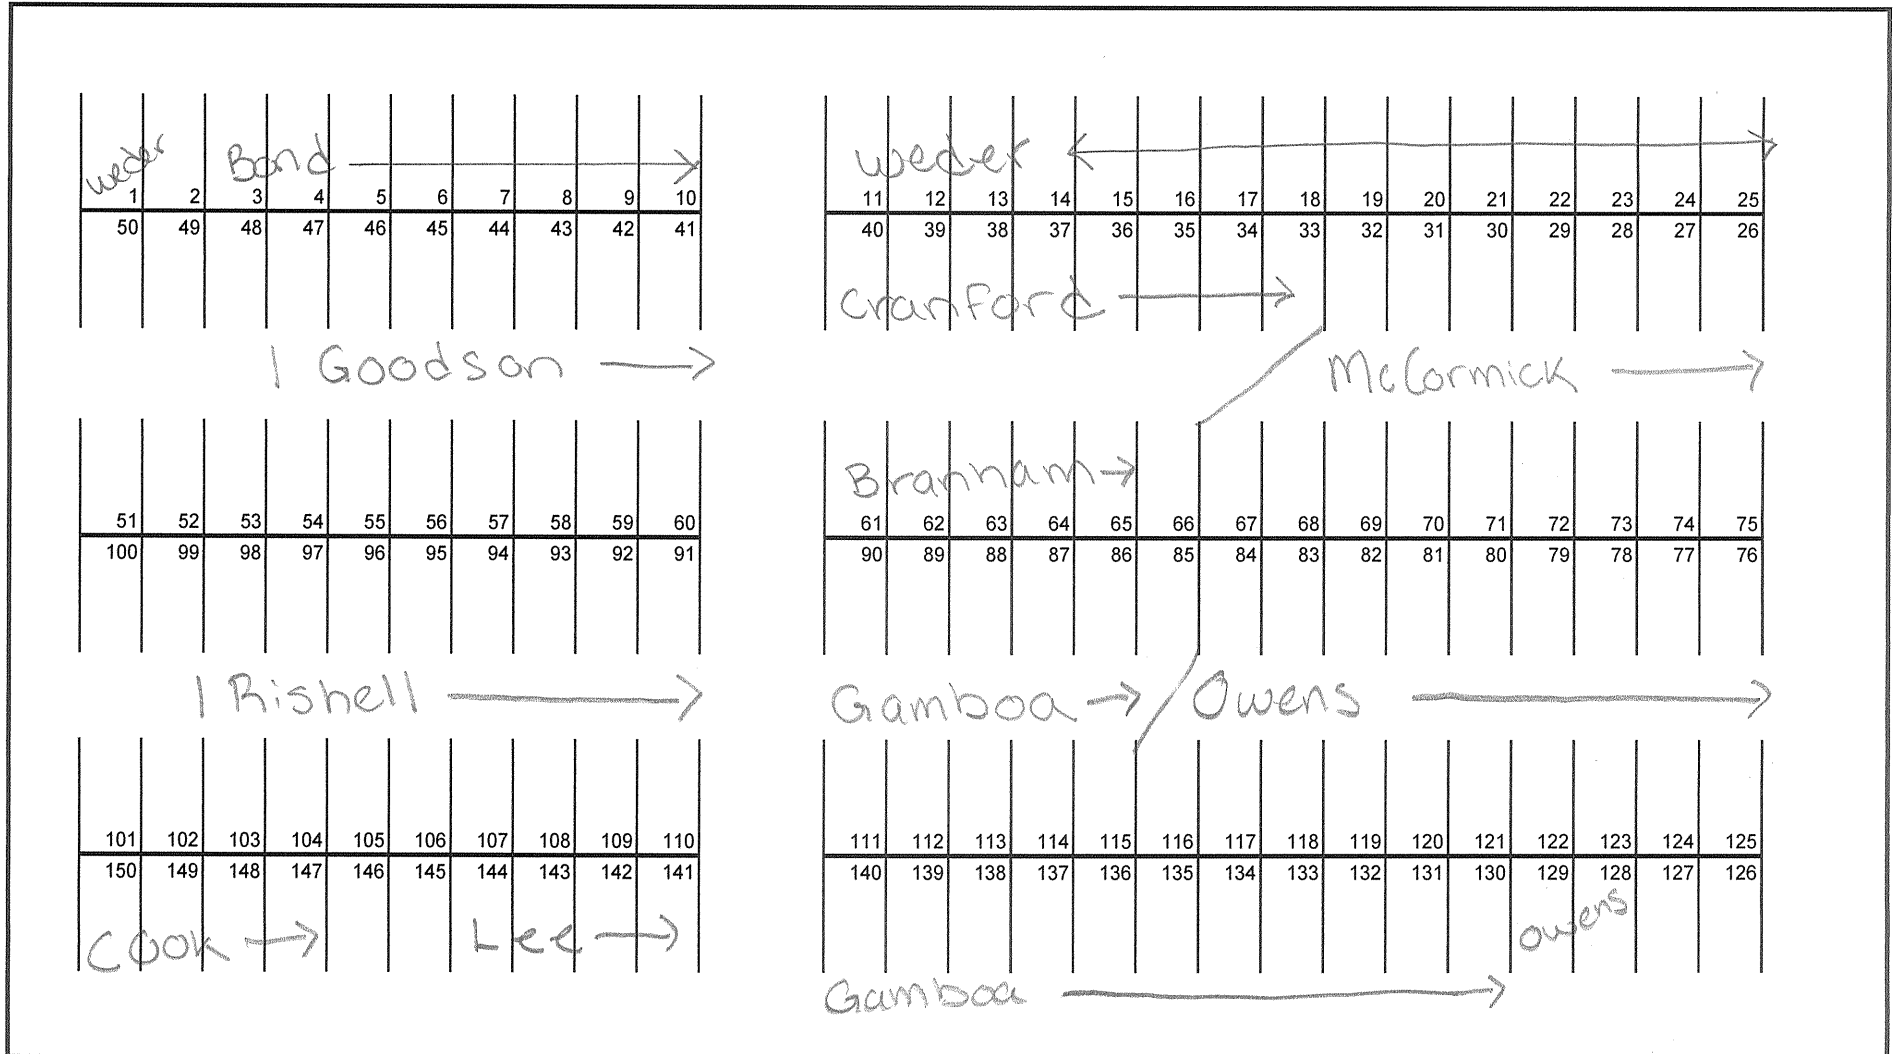

GREAT SOUTHWEST EQUESTRIAN CENTER

SHOW COMPLEX STALLS - AA BARN

Parking Lot

Arena

GREAT SOUTHWEST EQUESTRIAN CENTER

SHOW COMPLEX STALLS - A BARN

Parking Lot

Arena

GREAT SOUTHWEST EQUESTRIAN CENTER

MAIN ARENA UNDER FRONT - SPRING SHOWS

GREAT SOUTHWEST EQUESTRIAN CENTER

MAIN ARENA EAST SIDE POCHS, NRBC

TENT 1

M
A
I
N

A
R
E
N
A

TENT 2

Roberts

Lenkart

Lenkart

TENT 4

M
A
I
N

A
R
E
N
A

181	182	183	184	185	186	187	188	189	190	191	192	193	194	195
<i>Marlac</i> →											<i>/ Cyphert</i>			
210	209	208	207	206	205	204	203	202	201	200	199	198	197	196
211	212	213	214	215	216	217	218	219	220	221	222	223	224	225
<i>Cyphert</i> →														
240	239	238	237	236	235	234	233	232	231	230	229	228	227	226